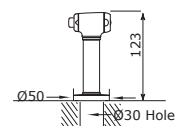

4592 - OASIS

4832 - CIRRUS

RINSE OPTIONS available with many products.

Contemporary Rinse

Rubiq Rinse

Orbiq Rinse

Dimensions The Traditional Collection

4370 - ATHENIAN with Crosshead handles
4375 - with Rinse