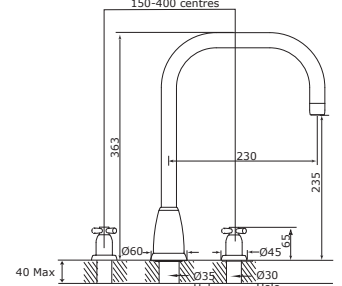

For more information please visit our website www.perrinandrowe.co.uk

Dimensions The Contemporary Collection

4208 - RUBIQ with C Spout
4308 - with Rinse

4212 - ORBIQ with C Spout
4312 - with Rinse

4885 - Callisto with C Spout and
Crosshead Handles, 4890 - with Rinse