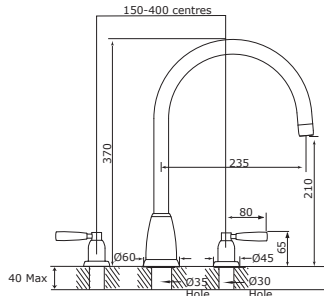

4886 - Callisto with C Spout and
Lever Handles, 4891 - with Rinse