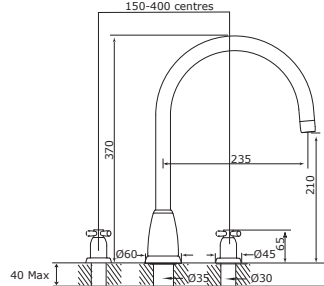

For more information please visit our website www.perrinandrowe.co.uk

Dimensions The Contemporary Collection

4208 - RUBIQ with C Spout
4308 - with Rinse

4212 - ORBIQ with C Spout
4312 - with Rinse

4885 - Callisto with C Spout and
Crosshead Handles, 4890 - with Rinse