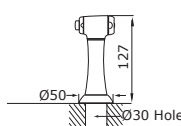

Contemporary Rinse