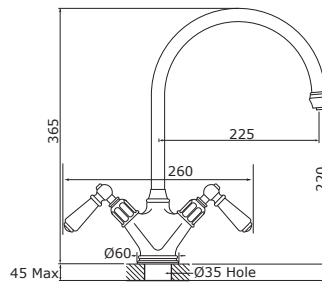

4387 - MINOAN with Lever handles
4367 - with Rinse