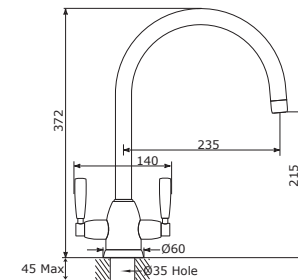

4861 - OBERON with C Spout
4866 - with Rinse