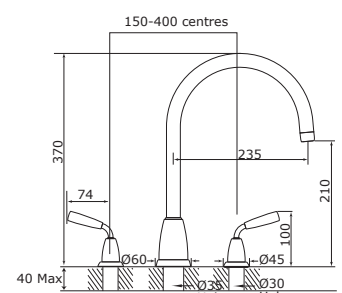

4871 - TITAN with C Spout
4876 - with Rinse