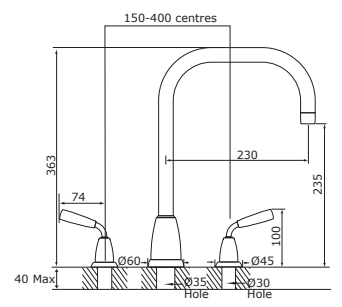

4871 - TITAN with C Spout
4876 - with Rinse

4843 - MIMAS with U Spout
4848 - with Rinse

4863 - OBERON with U Spout
4868 - with Rinse

4293 - IO with Lever handles
4273 - with Rinse

4873 - TITAN with U Spout
4878 - with Rinse