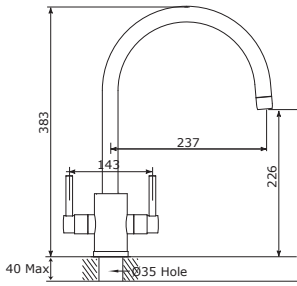

For more information please visit our website www.perrinandrowe.co.uk

Dimensions The Contemporary Collection

4208 - RUBIQ with C Spout
4308 - with Rinse

4212 - ORBIQ with C Spout
4312 - with Rinse

4885 - Callisto with C Spout and
Crosshead Handles, 4890 - with Rinse