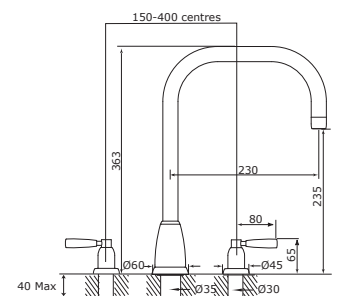

4888 - Callisto with U Spout and
Lever Handles, 4893 - with Rinse