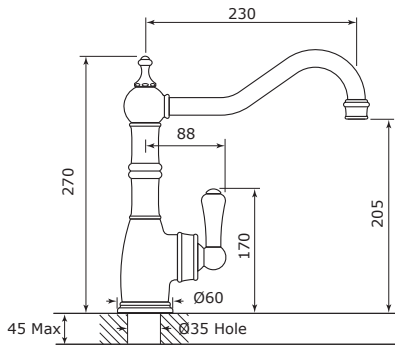

Dimensions The Country Collection

4741 - AQUITAINE
4746 - with Rinse