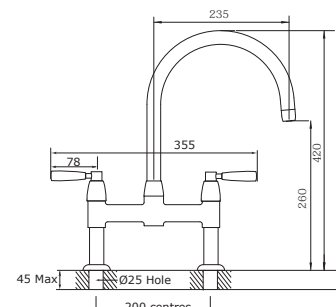

4293 - IO with Lever handles
4273 - with Rinse