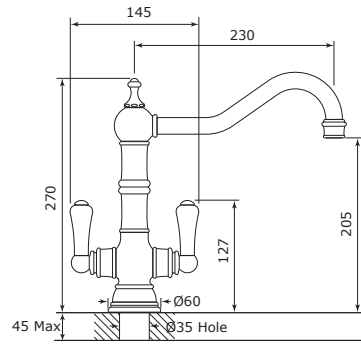

4193 - IONIAN Deck Mounted with Lever handles
4173 - with Rinse
4192 - IONIAN Deck Mounted with Crosshead handles
4172 - with Rinse

4183 - IONIAN Wall Mounted with Lever handles
4182 - IONIAN Wall Mounted with Crosshead handles

RINSE OPTION available with many products

NB: Rinse Model Fixed Centres at 200mm

Dimensions The Country Collection

4741 - AQUITAINE
4746 - with Rinse

4761 - PICARDIE
4766 - with Rinse

4750 - PROVENCE with Crosshead handles
4755 - with Rinse