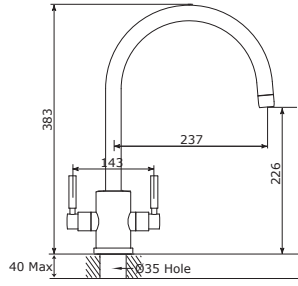

For more information please visit our website www.perrinandrowe.co.uk

Dimensions The Contemporary Collection

4208 - RUBIQ with C Spout
4308 - with Rinse

4212 - ORBIQ with C Spout
4312 - with Rinse

4885 - Callisto with C Spout and
Crosshead Handles, 4890 - with Rinse