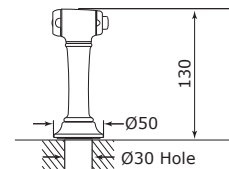

RINSE OPTION available with many products

NB: Rinse Model Fixed Centres at 200mm