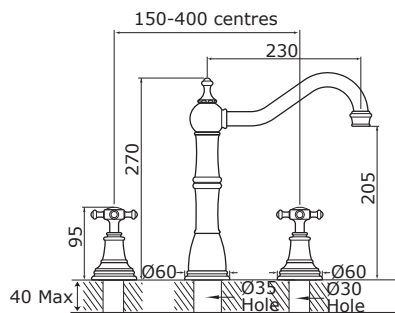

4770 - ALSACE with Crosshead handles
4775 - with Rinse