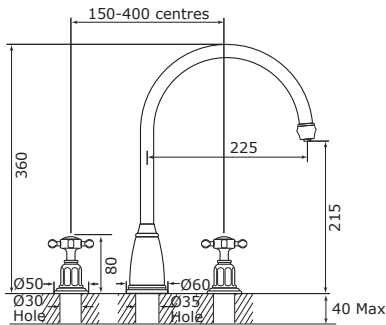

4592 - OASIS

4832 - CIRRUS

RINSE OPTIONS available with many products.

Contemporary Rinse

Rubiq Rinse

Orbiq Rinse

Dimensions The Traditional Collection

4370 - ATHENIAN with Crosshead handles
4375 - with Rinse