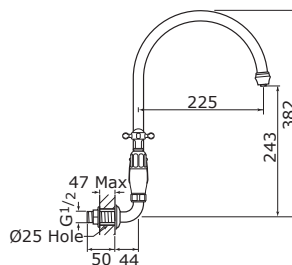

4183 - IONIAN Wall Mounted with Lever handles
4182 - IONIAN Wall Mounted with Crosshead handles