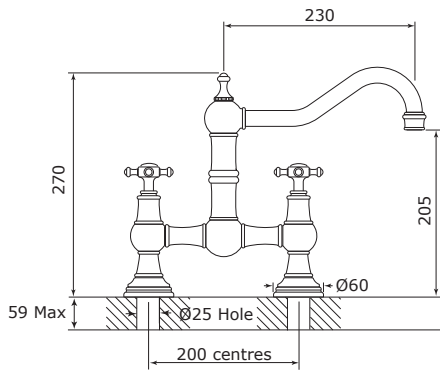

RINSE OPTION available with many products

NB: Rinse Model Fixed Centres at 200mm

Dimensions The Country Collection

4741 - AQUITAINE
4746 - with Rinse

4761 - PICARDIE
4766 - with Rinse

4750 - PROVENCE with Crosshead handles
4755 - with Rinse