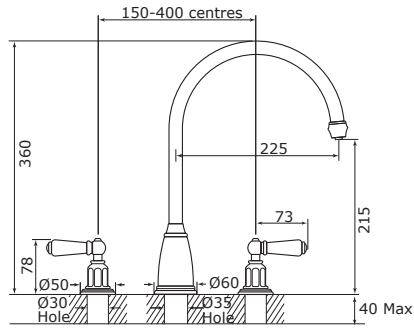

4592 - OASIS

4832 - CIRRUS

RINSE OPTIONS available with many products.

Contemporary Rinse

Rubiq Rinse

Orbiq Rinse

Dimensions The Traditional Collection

4370 - ATHENIAN with Crosshead handles
4375 - with Rinse