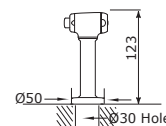

4592 - OASIS

4832 - CIRRUS

RINSE OPTIONS available with many products.

Contemporary Rinse

Rubiq Rinse

Orbiq Rinse

Dimensions The Traditional Collection

4370 - ATHENIAN with Crosshead handles
4375 - with Rinse