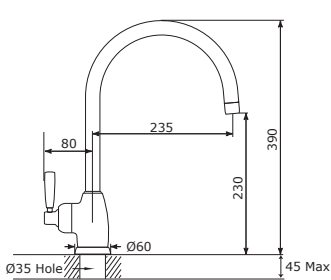

4841 - MIMAS with C Spout
4846 - with Rinse