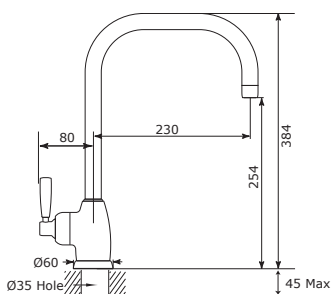

4863 - OBERON with U Spout
4868 - with Rinse

4843 - MIMAS with U Spout
4848 - with Rinse