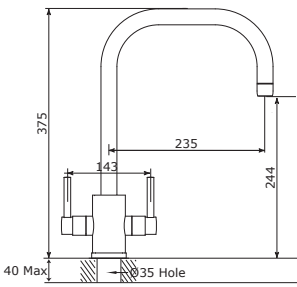

4210 - RUBIQ with U Spout
4310 - with Rinse