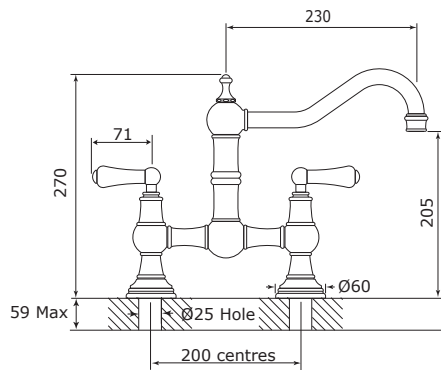

RINSE OPTION available with many products

NB: Rinse Model Fixed Centres at 200mm

Dimensions The Country Collection

4741 - AQUITAINE
4746 - with Rinse

4761 - PICARDIE
4766 - with Rinse

4750 - PROVENCE with Crosshead handles
4755 - with Rinse