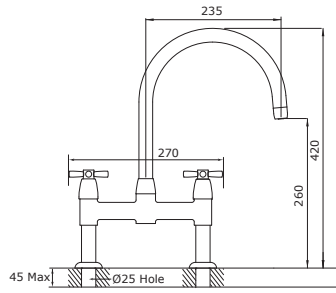

4292 - IO with Crosshead handles
4272 - with Rinse