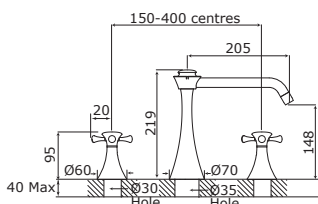

4871 - TITAN with C Spout
4876 - with Rinse

4843 - MIMAS with U Spout
4848 - with Rinse

4863 - OBERON with U Spout
4868 - with Rinse

4293 - IO with Lever handles
4273 - with Rinse

4873 - TITAN with U Spout
4878 - with Rinse