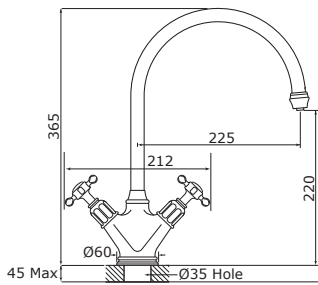

4385 - MINOAN with Crosshead handles
4365 - with Rinse