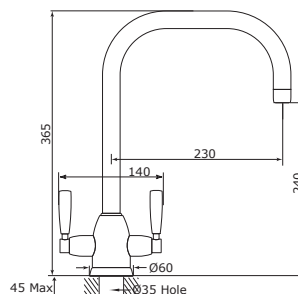

4863 - OBERON with U Spout
4868 - with Rinse