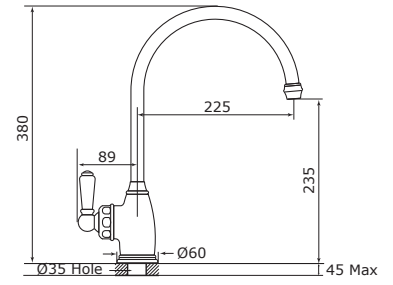

4341 - PARTHIAN
4346 - with Rinse