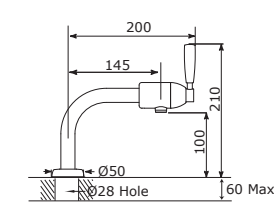

4832 - CIRRUS

RINSE OPTIONS available with many products.