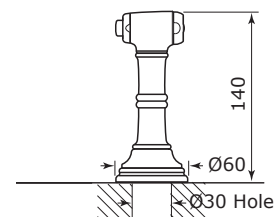

RINSE OPTION available with all products