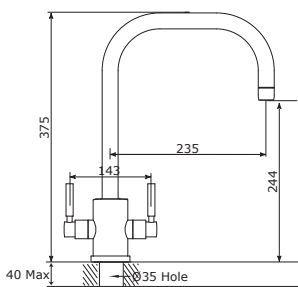

4214 - ORBIQ with U Spout
4314 - with Rinse