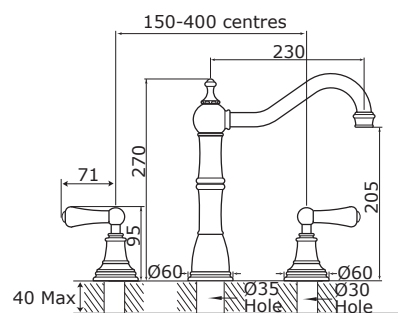

4771 - ALSACE with Lever handles
4776 - with Rinse